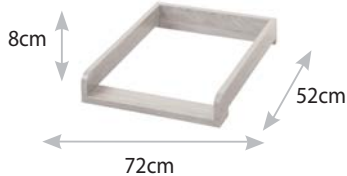

Suitable Mattress Size Cot - 131x76cm

Wardrobe

The Lyon Wardrobe features 3 open and 3 sliding drawers with plenty of shelf space providing ample storage. Elegant contemporary furniture to complement and enhance any nursery.

Chest

The Lyon Chest has 3 good sized drawers on smooth sliding rails provide a tranquil environment. The Dresser can be used as a changer with the addition of the detachable changer lid top.

Wall Shelf

Bookcase style shelf has good storage space for all your essentials.

Lyon Changing Unit (Comes with Chest)

MEASUREMENTS

Changing unit

Wall Shelf

Chest

Wardrobe

Cot