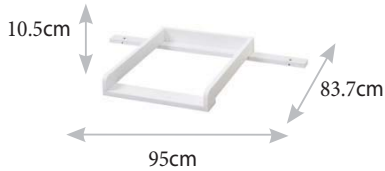

Suitable Mattress Size Cot - 131x76cm

lovehncare™

Wardrobe

The Fjord Wardrobe features soft-close doors and an integral drawer providing ample storage space. Elegant contemporary furniture to complement and enhance any nursery.

Chest

The Fjord Chest has 3 good sized drawers on smooth sliding rails provide a tranquil environment. The Dresser can be used as a changer with the addition of the detachable changer lid top.

Wall Shelf

Bookcase style shelf has good storage space for all your essentials.

Fjord Changing Unit (Comes with Chest)

MEASUREMENTS

Changing unit

Wall Shelf

Chest

Wardrobe

Cot