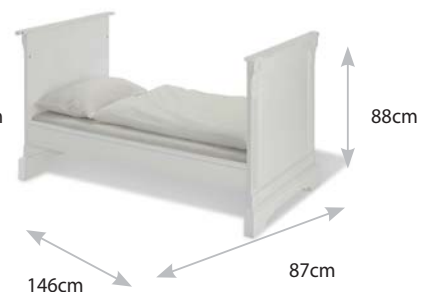

Suitable Mattress Size Cot - 131x76cm

**Wardrobe**

The Emilia Wardrobe features 2 large doors with ample storage space to hang your clothes and shelf to stack clothing with a large drawers to store clothing. Elegant Styling to suit any room.

## MEASUREMENTS

**Changing unit**

**Wall Shelf**

**Chest**

**Wardrobe**

**Cot**

**Junior Bed**

Item Description	Item Code	Colour	RRP	Barcode	Height (CM)	Length (CM)	Width (CM)	Gross Weight (KG)	Net Weight (KG)
Emilia Cot Carton 1 of 3	CH700W	White	\$1099.95	9325049019334	95.00	95.00	15.00	30.00	28.00
Emilia Cot Carton 2 of 3				9325049019341	140.00	84.00	11.50	31.00	28.30
Emilia Cot Carton 3 of 3				9325049019358	140.00	24.50	8.00	10.00	9.00
Emilia Chest Carton 1 of 3	CH710W	White	\$1099.95	9325049019365	102.50	60.50	12.00	27.00	25.00
Emilia Chest Carton 2 of 3				9325049019372	87.50	61.00	10.00	24.00	22.00
Emilia Chest Carton 3 of 3				9325049019389	114.00	65.00	9.00	30.00	28.00
Emilia Wardrobe Carton 1 of 4	CH720W	White	\$1249.95	9325049019396	155.00	55.00	9.00	29.00	27.00
Emilia Wardrobe Carton 2 of 4				9325049019402	105.00	60.00	11.00	28.00	26.00
Emilia Wardrobe Carton 3 of 4				9325049019426	118.00	64.50	12.50	32.00	30.00
Emilia Wardrobe Carton 4 of 4				9325049019426	154.00	49.00	8.00	25.00	23.00
Emilia Wallshelf	CH730W	White	\$169.95	9325049019433	106.50	28.50	10.50	10.00	8.00