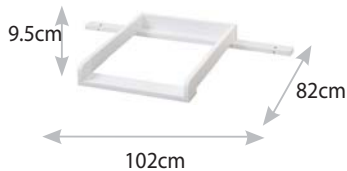

MEASUREMENTS

Changing unit